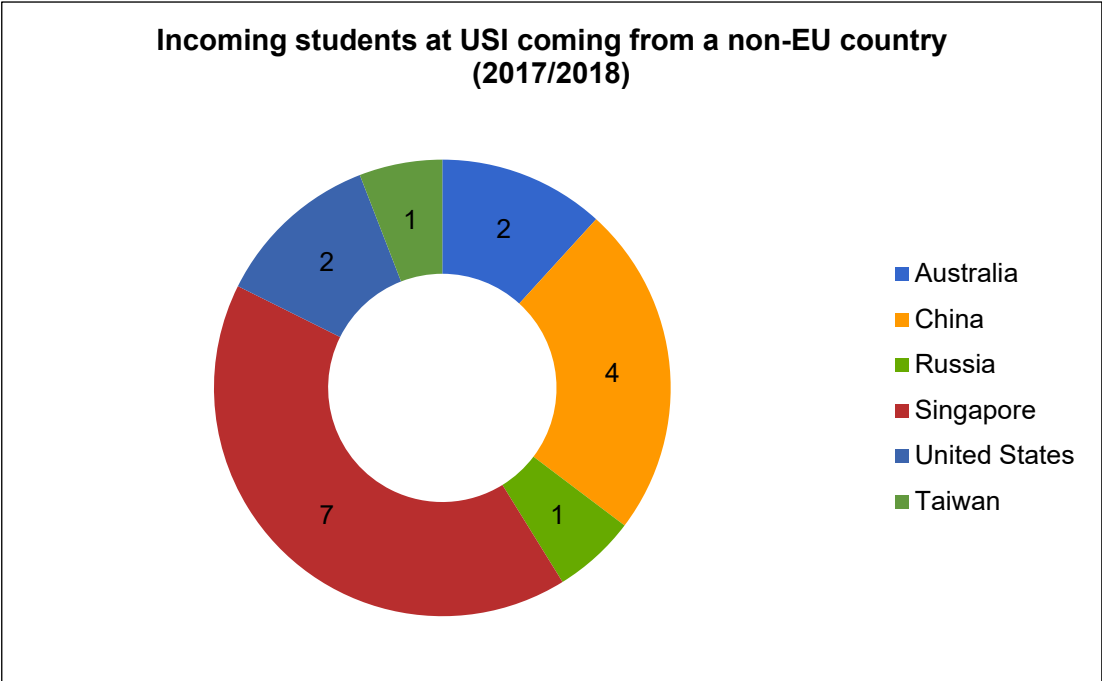

Incoming students - countries of origin

Non EU country

**Incoming students at USI coming from a non-EU country
(2016/2017)**

**Incoming students at USI coming from a non-EU country
(2015/2016)**

**Incoming students at USI coming from a non-EU country
(2014/2015)**

**Incoming students at USI coming from a non-EU country
(2013/2014)**

**Incoming students at USI coming from a non-EU country
(2012/2013)**

**Incoming students at USI coming from a non-EU country
(2011/2012)**