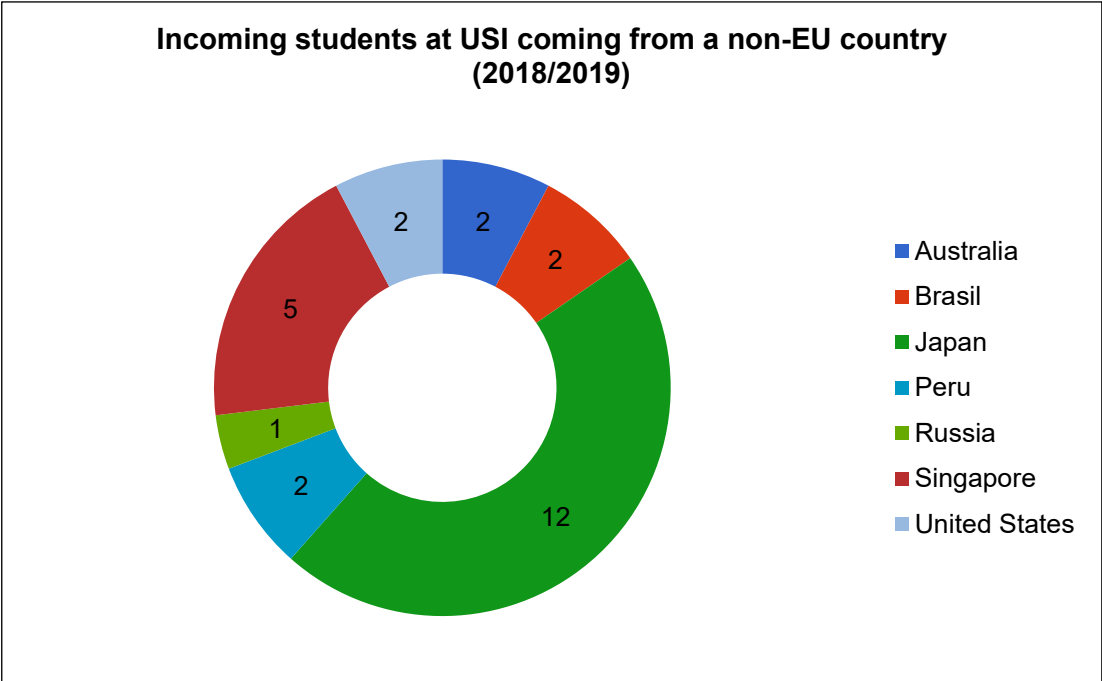

Incoming students - countries of origin

Non EU country

**Incoming students at USI coming from a non-EU country
(2016/2017)**

**Incoming students at USI coming from a non-EU country
(2015/2016)**

**Incoming students at USI coming from a non-EU country
(2014/2015)**

**Incoming students at USI coming from a non-EU country
(2013/2014)**

**Incoming students at USI coming from a non-EU country
(2012/2013)**

**Incoming students at USI coming from a non-EU country
(2011/2012)**