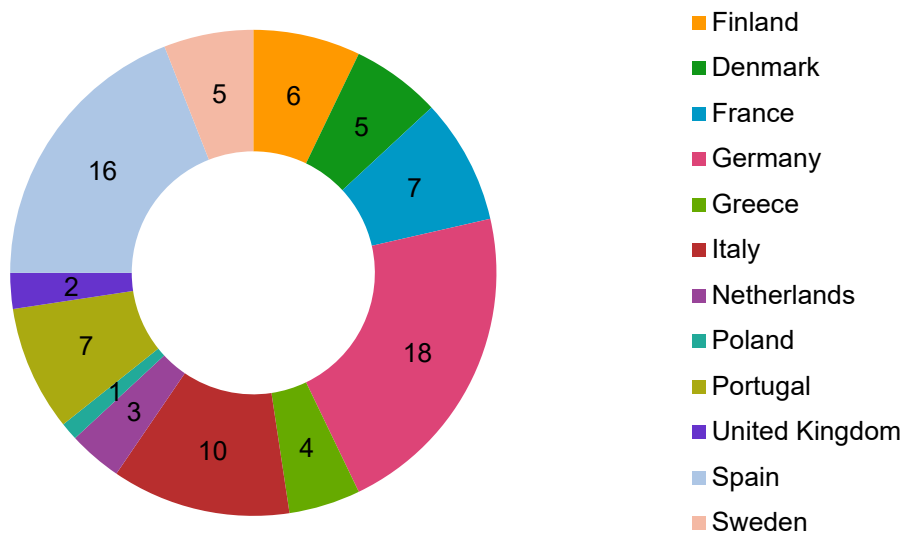

Incoming students - countries of origin

EU countries

Incoming students at USI from a EU country (2020/2021)

Incoming students at USI from a EU country (2019/2020)

Incoming students at USI from a EU country (2014/2015)

Incoming students at USI from a EU country (2013/2014)

Incoming students at USI from a EU country (2012/2013)

Incoming students at USI from a EU country (2011/2012)

Incoming students at USI from a EU country (2008/2009)

Incoming students at USI from a EU country (2007/2008)

Incoming students at USI from a EU country (2006/2007)

Incoming students at USI from a EU country (2005/2006)