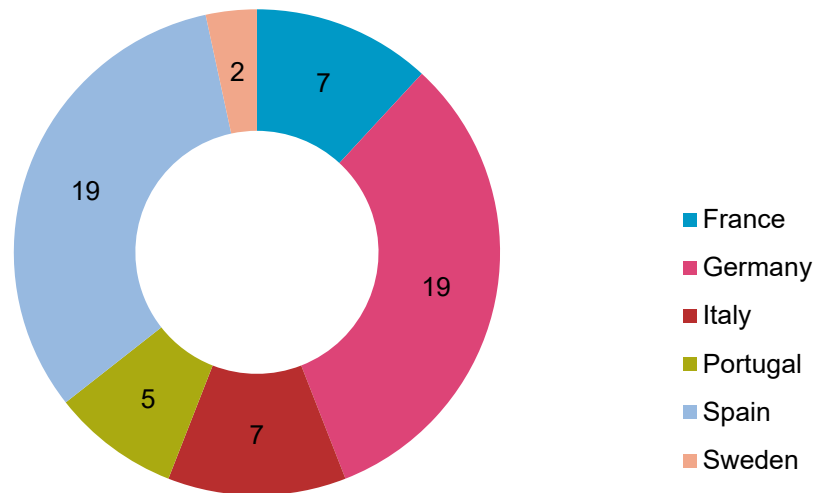

Incoming students - countries of origin

EU countries

Incoming students at USI from a EU country (2020/2021)

Incoming students at USI from a EU country (2019/2020)

Incoming students at USI from a EU country (2014/2015)

Incoming students at USI from a EU country (2013/2014)

Incoming students at USI from a EU country (2012/2013)

Incoming students at USI from a EU country (2011/2012)

Incoming students at USI from a EU country (2008/2009)

Incoming students at USI from a EU country (2007/2008)

Incoming students at USI from a EU country (2006/2007)

Incoming students at USI from a EU country (2005/2006)