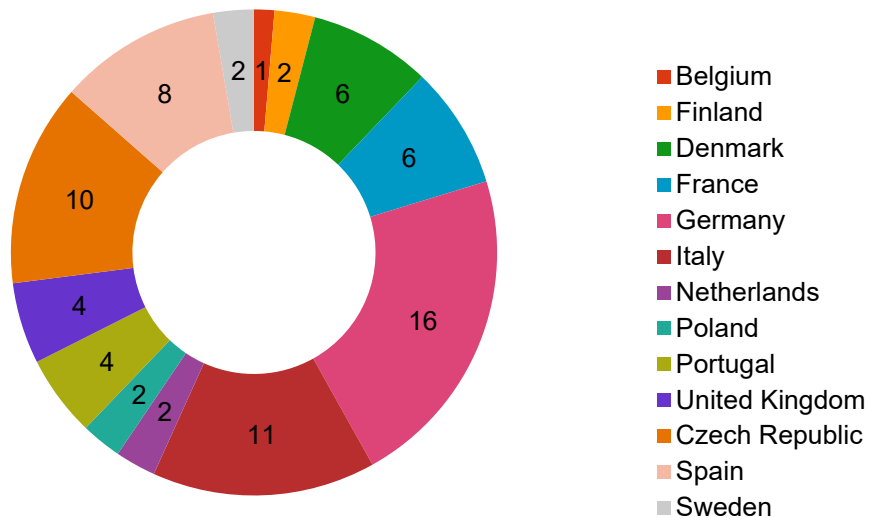

Incoming students - countries of origin

EU countries

Incoming students at USI from a EU country (2020/2021)

Incoming students at USI from a EU country (2019/2020)

Incoming students at USI from a EU country (2014/2015)

Incoming students at USI from a EU country (2013/2014)

Incoming students at USI from a EU country (2012/2013)

Incoming students at USI from a EU country (2011/2012)

Incoming students at USI from a EU country (2008/2009)

Incoming students at USI from a EU country (2007/2008)

Incoming students at USI from a EU country (2006/2007)

Incoming students at USI from a EU country (2005/2006)