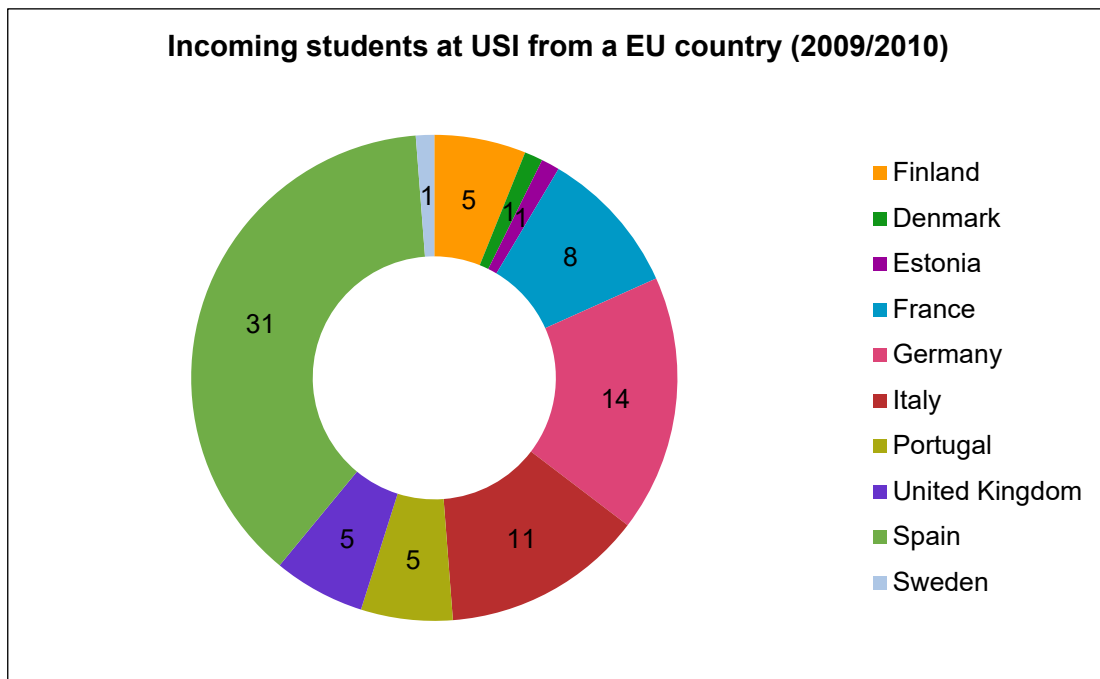

Incoming students - countries of origin

EU countries

Incoming students at USI from a EU country (2020/2021)

Incoming students at USI from a EU country (2019/2020)

Incoming students at USI from a EU country (2014/2015)

Incoming students at USI from a EU country (2013/2014)

Incoming students at USI from a EU country (2012/2013)

Incoming students at USI from a EU country (2011/2012)

Incoming students at USI from a EU country (2008/2009)

Incoming students at USI from a EU country (2007/2008)

Incoming students at USI from a EU country (2006/2007)

Incoming students at USI from a EU country (2005/2006)