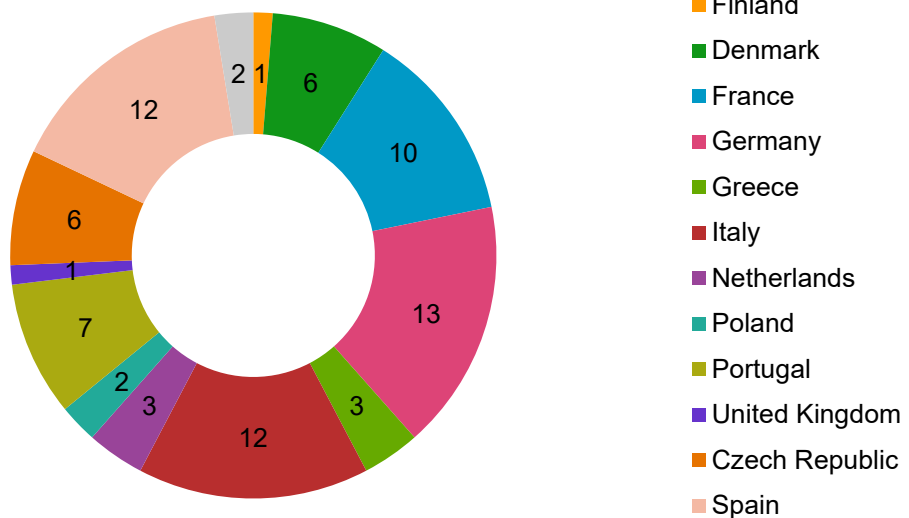

Incoming students - countries of origin

EU countries

Incoming students at USI from a EU country (2020/2021)

Incoming students at USI from a EU country (2019/2020)

Incoming students at USI from a EU country (2014/2015)

Incoming students at USI from a EU country (2013/2014)

Incoming students at USI from a EU country (2012/2013)

Incoming students at USI from a EU country (2011/2012)

Incoming students at USI from a EU country (2008/2009)

Incoming students at USI from a EU country (2007/2008)

Incoming students at USI from a EU country (2006/2007)

Incoming students at USI from a EU country (2005/2006)