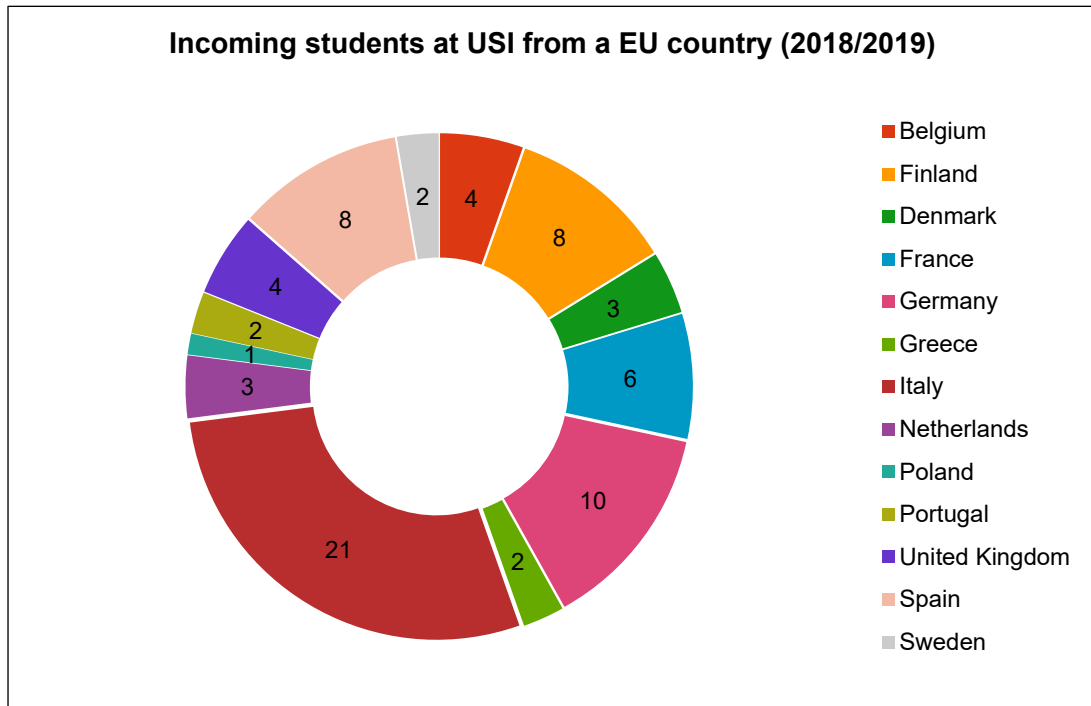

Incoming students - countries of origin

EU countries

Incoming students at USI from a EU country (2020/2021)

Incoming students at USI from a EU country (2019/2020)

Incoming students at USI from a EU country (2014/2015)

Incoming students at USI from a EU country (2013/2014)

Incoming students at USI from a EU country (2012/2013)

Incoming students at USI from a EU country (2011/2012)

Incoming students at USI from a EU country (2008/2009)

Incoming students at USI from a EU country (2007/2008)

Incoming students at USI from a EU country (2006/2007)

Incoming students at USI from a EU country (2005/2006)