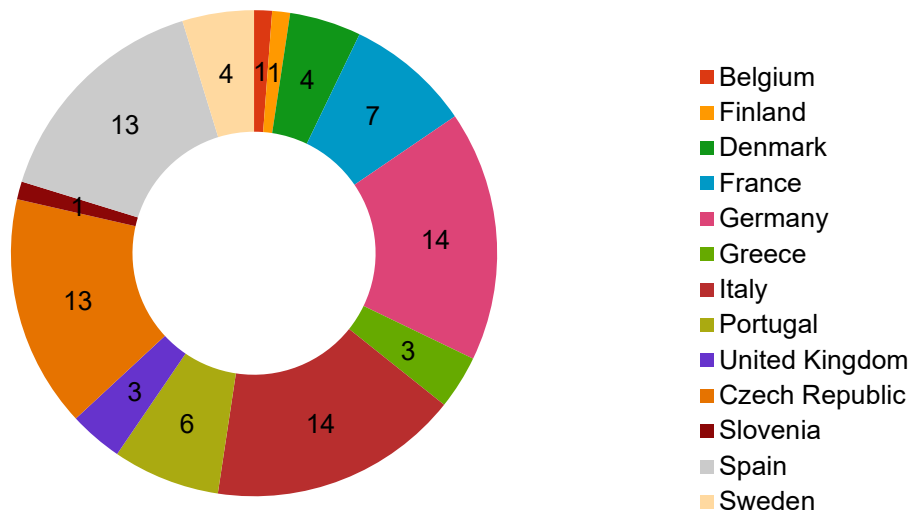

Incoming students - countries of origin

EU countries

Incoming students at USI from a EU country (2020/2021)

Incoming students at USI from a EU country (2019/2020)

Incoming students at USI from a EU country (2014/2015)

Incoming students at USI from a EU country (2013/2014)

Incoming students at USI from a EU country (2012/2013)

Incoming students at USI from a EU country (2011/2012)

Incoming students at USI from a EU country (2008/2009)

Incoming students at USI from a EU country (2007/2008)

Incoming students at USI from a EU country (2006/2007)

Incoming students at USI from a EU country (2005/2006)