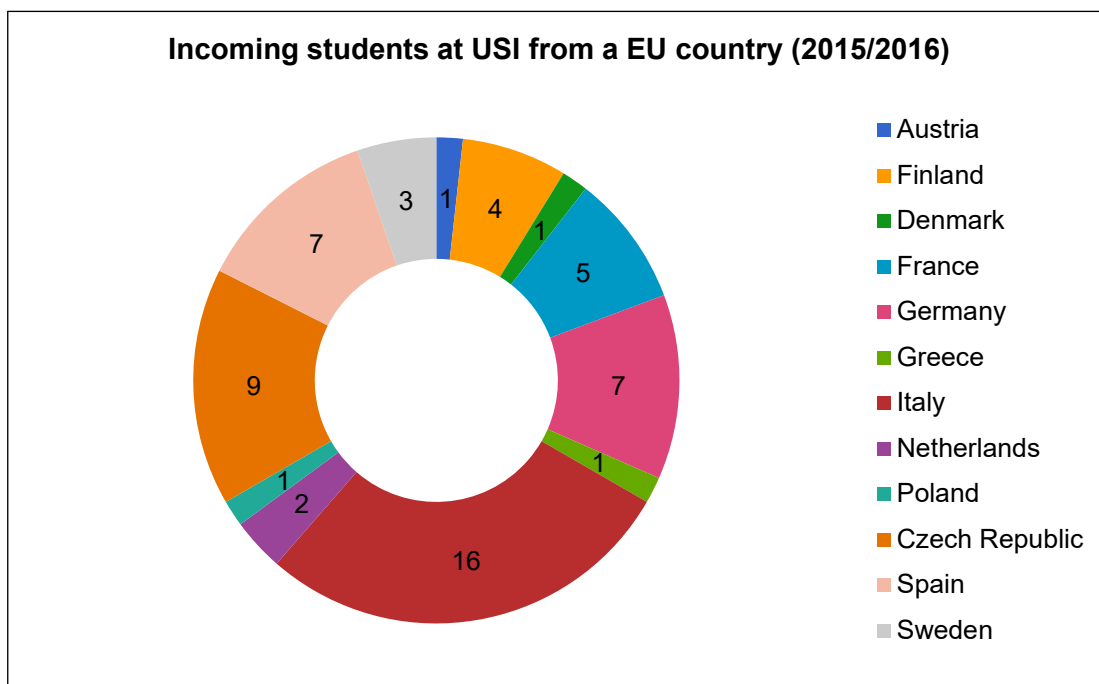

Incoming students - countries of origin

EU countries

Incoming students at USI from a EU country (2020/2021)

Incoming students at USI from a EU country (2019/2020)

Incoming students at USI from a EU country (2014/2015)

Incoming students at USI from a EU country (2013/2014)

Incoming students at USI from a EU country (2012/2013)

Incoming students at USI from a EU country (2011/2012)

Incoming students at USI from a EU country (2008/2009)

Incoming students at USI from a EU country (2007/2008)

Incoming students at USI from a EU country (2006/2007)

Incoming students at USI from a EU country (2005/2006)