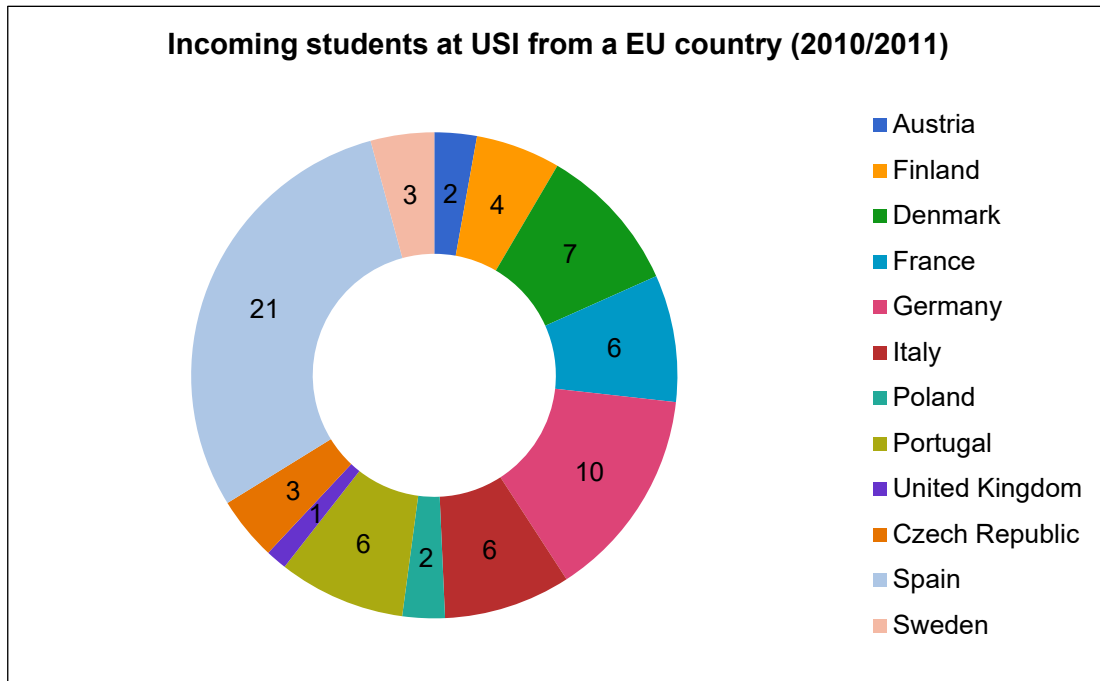

Incoming students - countries of origin

EU countries

Incoming students at USI from a EU country (2020/2021)

Incoming students at USI from a EU country (2019/2020)

Incoming students at USI from a EU country (2014/2015)

Incoming students at USI from a EU country (2013/2014)

Incoming students at USI from a EU country (2012/2013)

Incoming students at USI from a EU country (2011/2012)

Incoming students at USI from a EU country (2008/2009)

Incoming students at USI from a EU country (2007/2008)

Incoming students at USI from a EU country (2006/2007)

Incoming students at USI from a EU country (2005/2006)