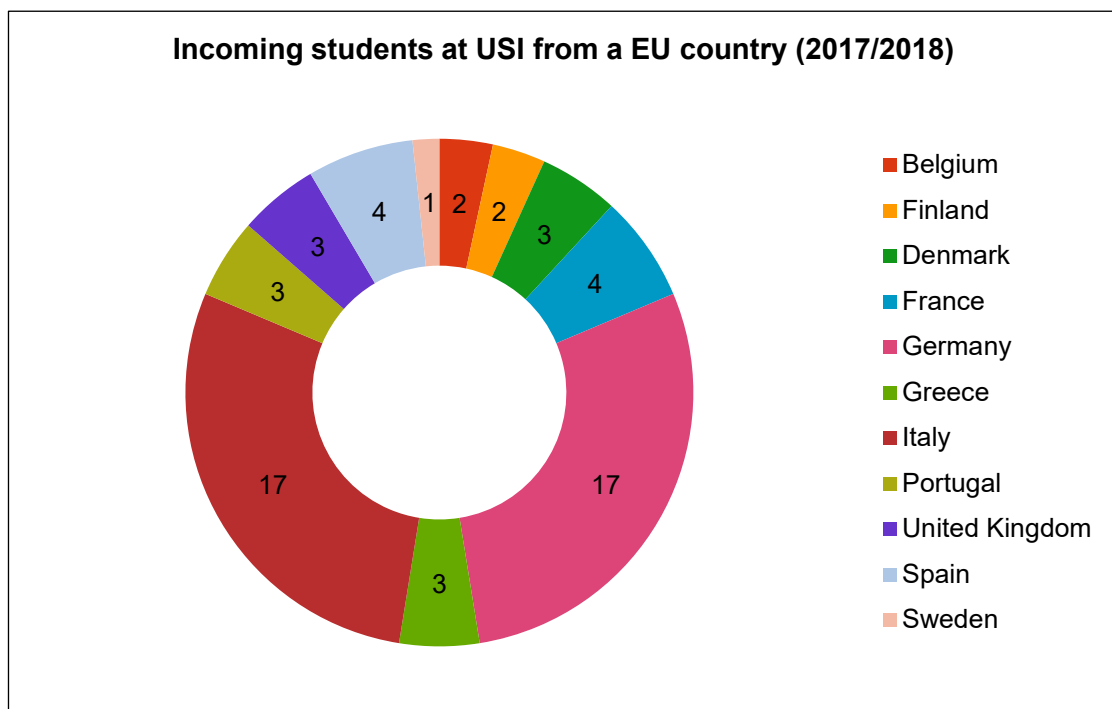

Incoming students - countries of origin

EU countries

Incoming students at USI from a EU country (2020/2021)

Incoming students at USI from a EU country (2019/2020)

Incoming students at USI from a EU country (2014/2015)

Incoming students at USI from a EU country (2013/2014)

Incoming students at USI from a EU country (2012/2013)

Incoming students at USI from a EU country (2011/2012)

Incoming students at USI from a EU country (2008/2009)

Incoming students at USI from a EU country (2007/2008)

Incoming students at USI from a EU country (2006/2007)

Incoming students at USI from a EU country (2005/2006)