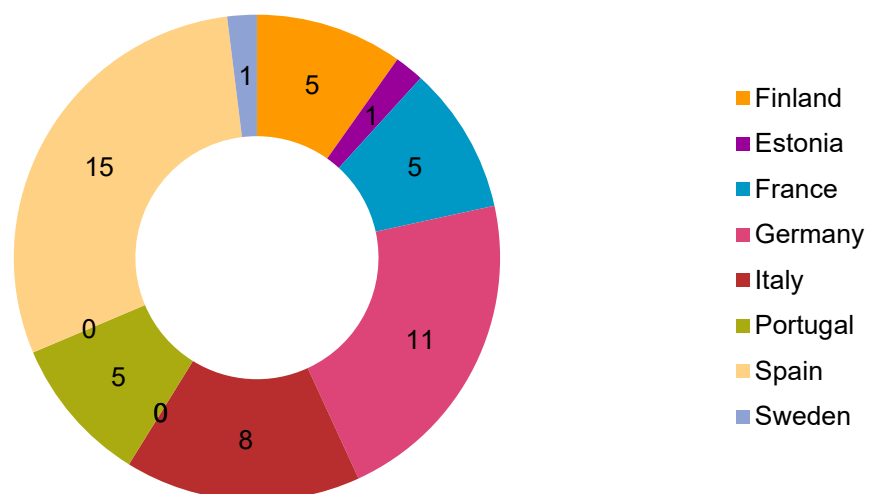

Incoming students - countries of origin

EU countries

Incoming students at USI from a EU country (2020/2021)

Incoming students at USI from a EU country (2019/2020)

Incoming students at USI from a EU country (2014/2015)

Incoming students at USI from a EU country (2013/2014)

Incoming students at USI from a EU country (2012/2013)

Incoming students at USI from a EU country (2011/2012)

Incoming students at USI from a EU country (2008/2009)

Incoming students at USI from a EU country (2007/2008)

Incoming students at USI from a EU country (2006/2007)

Incoming students at USI from a EU country (2005/2006)