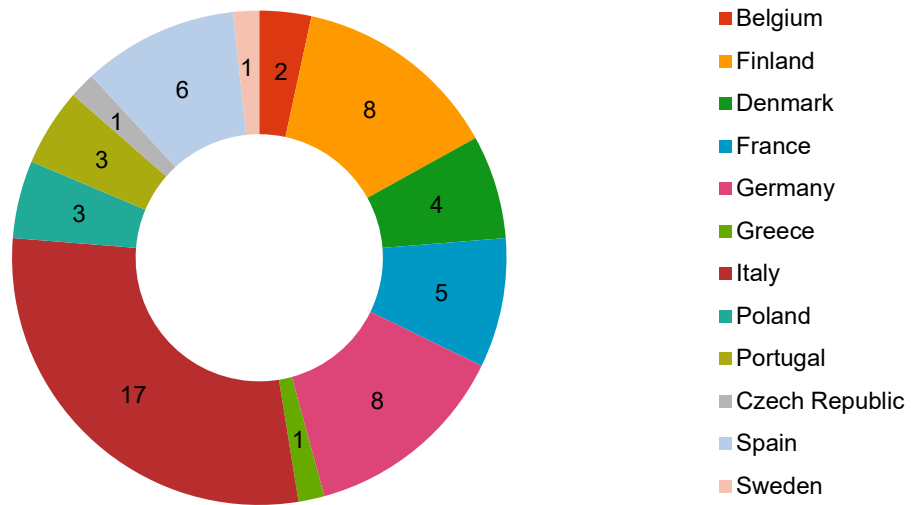

Incoming students - countries of origin

EU countries

Incoming students at USI from a EU country (2020/2021)

Incoming students at USI from a EU country (2019/2020)

Incoming students at USI from a EU country (2014/2015)

Incoming students at USI from a EU country (2013/2014)

Incoming students at USI from a EU country (2012/2013)

Incoming students at USI from a EU country (2011/2012)

Incoming students at USI from a EU country (2008/2009)

Incoming students at USI from a EU country (2007/2008)

Incoming students at USI from a EU country (2006/2007)

Incoming students at USI from a EU country (2005/2006)