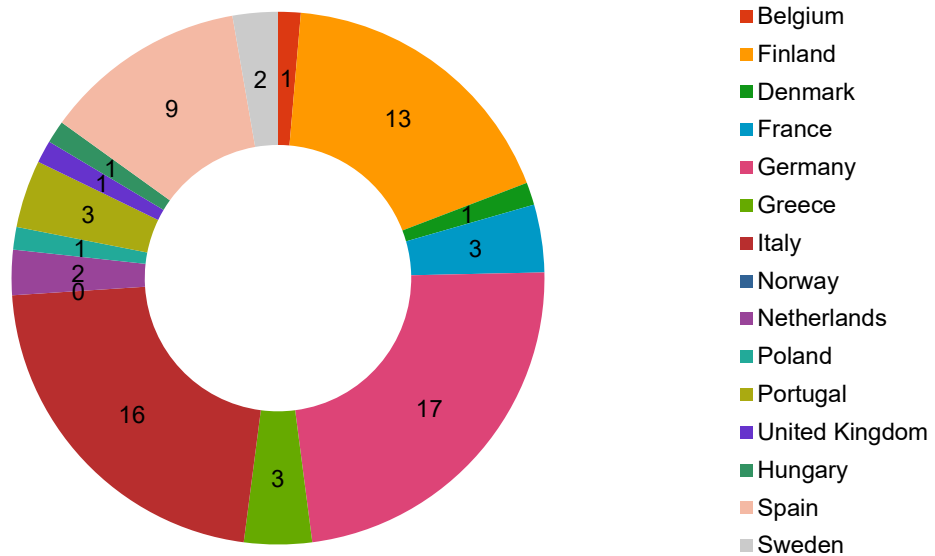

Incoming students - countries of origin

EU countries

Incoming students at USI from a EU country (2020/2021)

Incoming students at USI from a EU country (2019/2020)

Incoming students at USI from a EU country (2014/2015)

Incoming students at USI from a EU country (2013/2014)

Incoming students at USI from a EU country (2012/2013)

Incoming students at USI from a EU country (2011/2012)

Incoming students at USI from a EU country (2008/2009)

Incoming students at USI from a EU country (2007/2008)

Incoming students at USI from a EU country (2006/2007)

Incoming students at USI from a EU country (2005/2006)