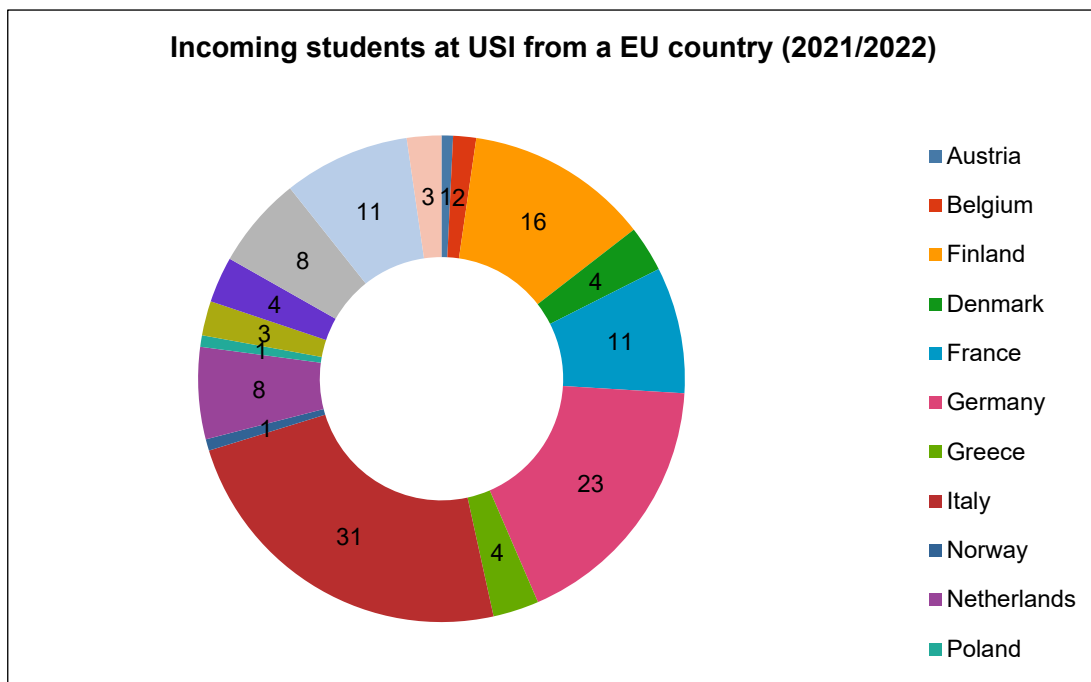

Incoming students - countries of origin

EU countries

Incoming students at USI from a EU country (2020/2021)

Incoming students at USI from a EU country (2019/2020)

Incoming students at USI from a EU country (2014/2015)

Incoming students at USI from a EU country (2013/2014)

Incoming students at USI from a EU country (2012/2013)

Incoming students at USI from a EU country (2011/2012)

Incoming students at USI from a EU country (2008/2009)

Incoming students at USI from a EU country (2007/2008)

Incoming students at USI from a EU country (2006/2007)

Incoming students at USI from a EU country (2005/2006)