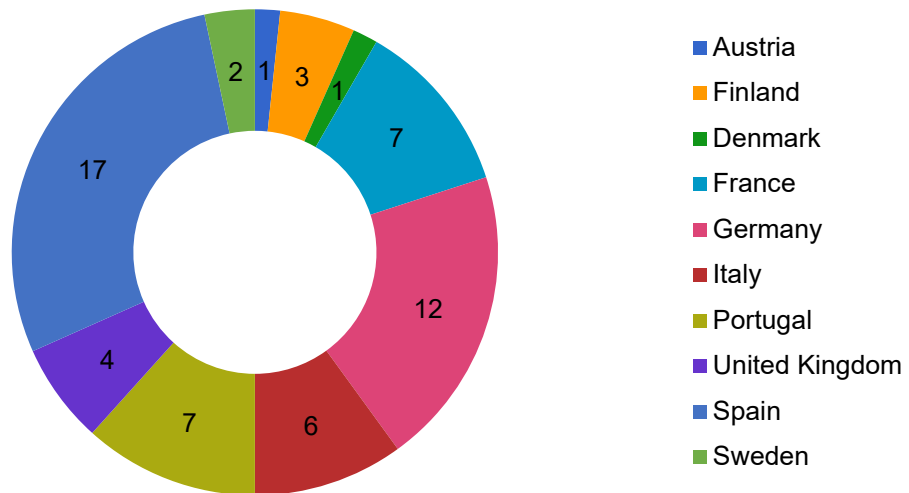

Incoming students - countries of origin

EU countries

Incoming students at USI from a EU country (2020/2021)

Incoming students at USI from a EU country (2019/2020)

Incoming students at USI from a EU country (2014/2015)

Incoming students at USI from a EU country (2013/2014)

Incoming students at USI from a EU country (2012/2013)

Incoming students at USI from a EU country (2011/2012)

Incoming students at USI from a EU country (2008/2009)

Incoming students at USI from a EU country (2007/2008)

Incoming students at USI from a EU country (2006/2007)

Incoming students at USI from a EU country (2005/2006)