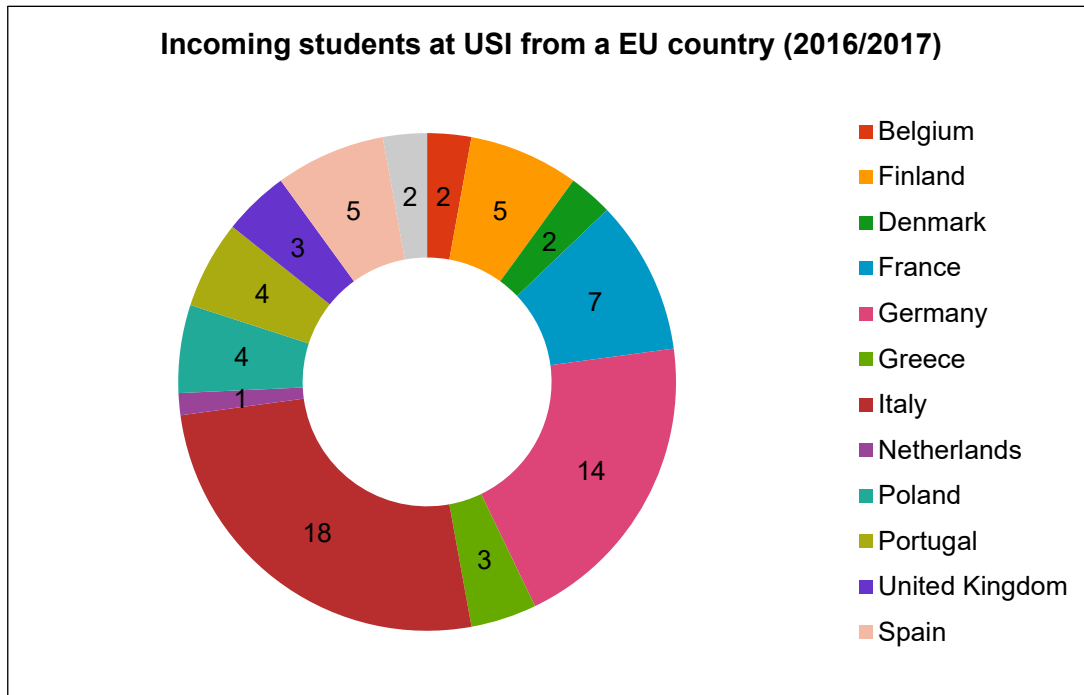

Incoming students - countries of origin

EU countries

Incoming students at USI from a EU country (2020/2021)

Incoming students at USI from a EU country (2019/2020)

Incoming students at USI from a EU country (2014/2015)

Incoming students at USI from a EU country (2013/2014)

Incoming students at USI from a EU country (2012/2013)

Incoming students at USI from a EU country (2011/2012)

Incoming students at USI from a EU country (2008/2009)

Incoming students at USI from a EU country (2007/2008)

Incoming students at USI from a EU country (2006/2007)

Incoming students at USI from a EU country (2005/2006)